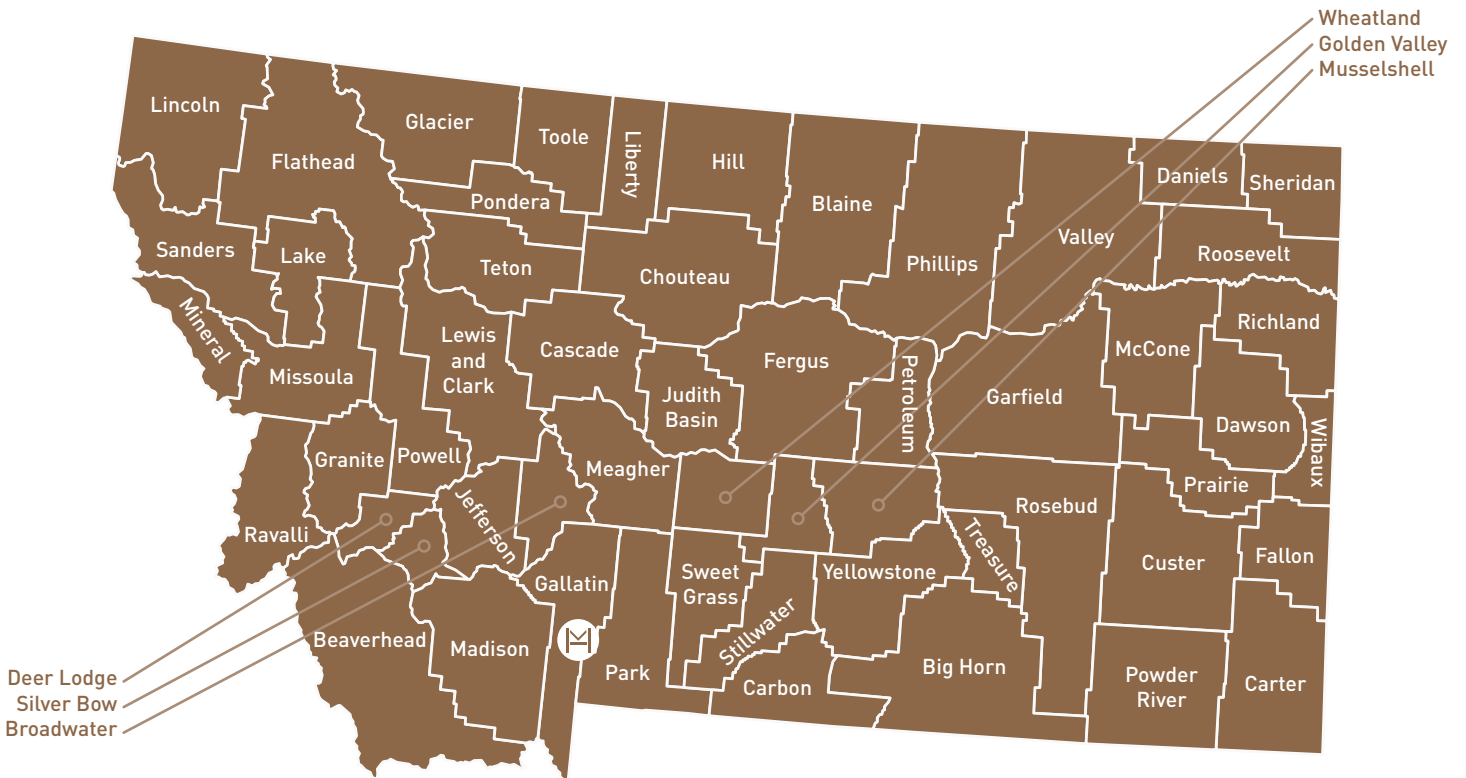

> MONTANA COUNTIES

Beaverhead
Big Horn
Blaine
Broadwater
Carbon
Carter
Cascade
Chouteau
Custer
Daniels
Dawson
Deer Lodge

Fallon
Fergus
Flathead
Gallatin
Garfield
Glacier
Golden Valley
Granite
Hill
Jefferson
Judith Basin
Lake

Lewis and Clark
Liberty
Lincoln
Madison
McCone
Meagher
Mineral
Missoula
Musselshell
Park
Petroleum
Phillips

Pondera
Powder River
Powell
Prairie
Ravalli
Richland
Roosevelt
Rosebud
Sanders
Sheridan
Silver Bow
Stillwater

Sweet Grass
Teton
Toole
Treasure
Valley
Wheatland
Wibaux
Yellowstone

Territory Sales Office

● Bozeman, MT

[Return to Page One](#)