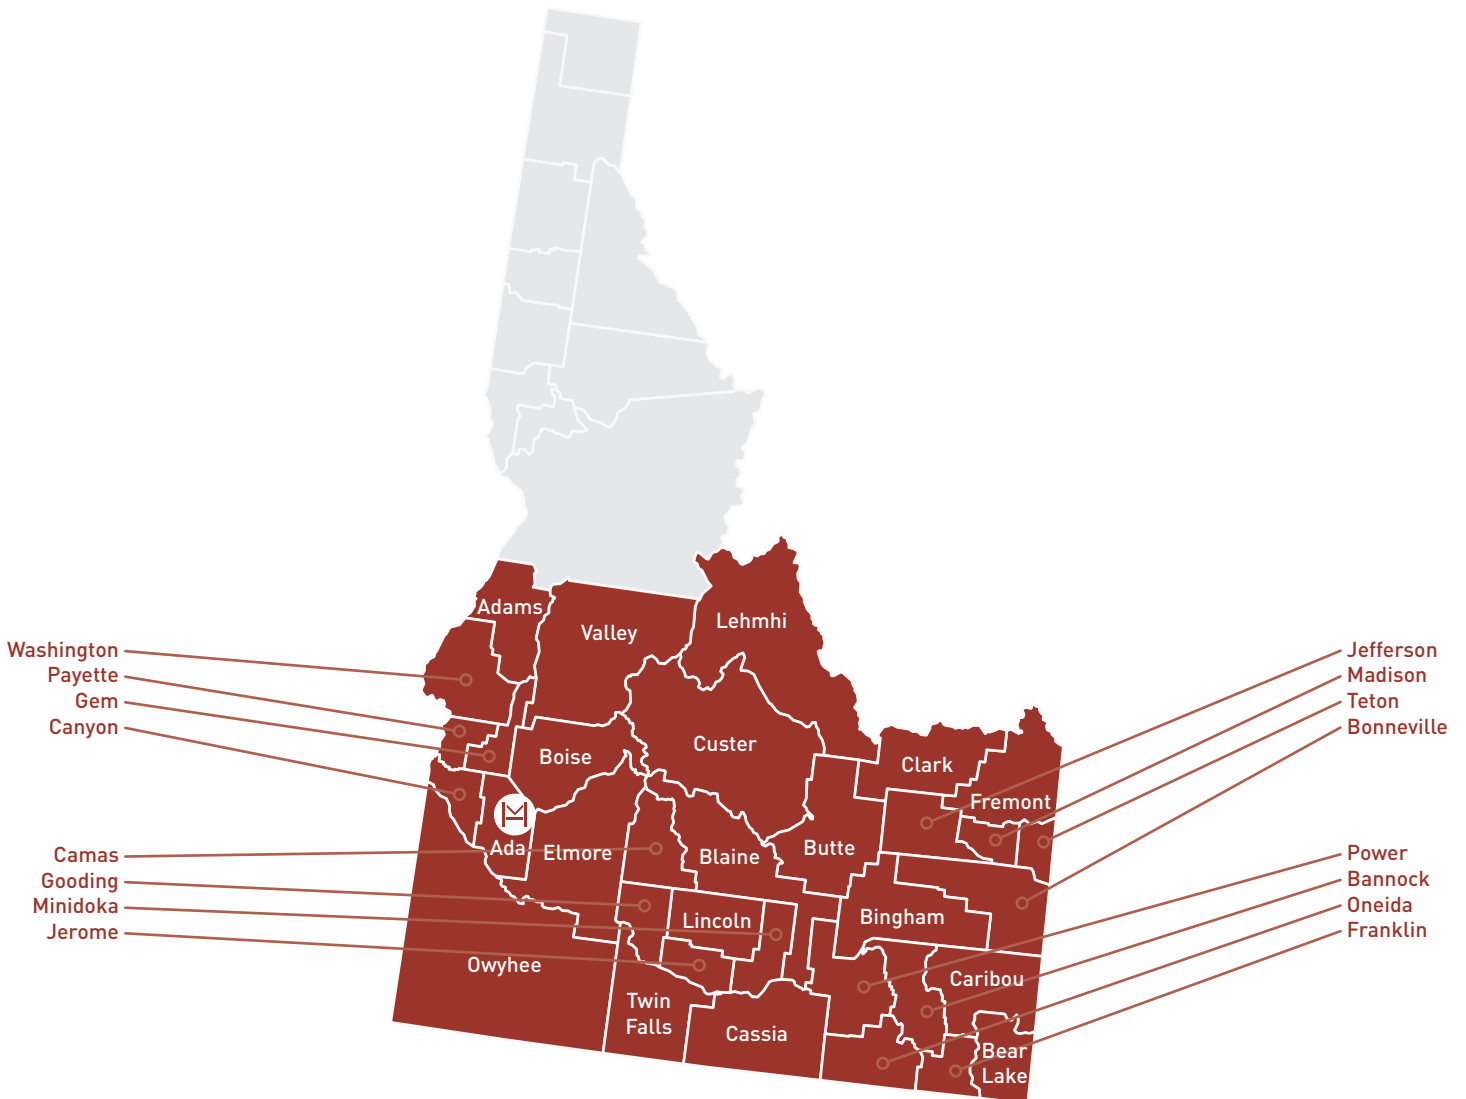

Platte
Sheridan
Sublette
Sweetwater
Teton

Uinta
Washakie
Weston

Territory Sales Offices

● Denver, CO

● Boise, ID

[Return to Page One](#)

> NEBRASKA COUNTIES

Banner
Box Butte
Cheyenne

Dawes
Deuel
Garden

Kimball
Morrill
Scotts Bluff

Sheridan
Sioux

Territory Sales Office

● Denver, CO

[Return to Page One](#)

> IDAHO COUNTIES

Ada
Adams
Bannock
Bear Lake
Bingham
Blaine
Boise

Bonneville
Butte
Camas
Canyon
Caribou
Cassia
Clark

Custer
Elmore
Franklin
Fremont
Gem
Gooding
Jefferson

Jerome
Lemhi
Lincoln
Madison
Minidoka
Oneida
Owyhee

Payette
Power
Teton
Twin Falls
Valley
Washington

Lewis and Clark
Liberty
Lincoln
Madison
McCone
Meagher
Mineral
Missoula
Musselshell
Park
Petroleum
Phillips

Pondera
Powder River
Powell
Prairie
Ravalli
Richland
Roosevelt
Rosebud
Sanders
Sheridan
Silver Bow
Stillwater